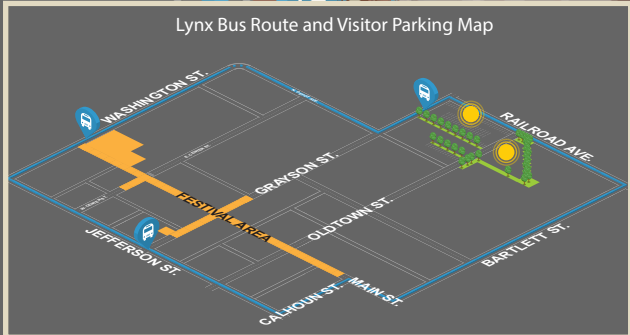

CHRISTMAS FESTIVAL

GALAX VIRGINIA
#MOUNTAINMADECHRISTMAS

DECEMBER 14, 2024 12-6PM

THE 2024 WINTER CELEBRATION

Festival Map/ Vendor Line-up

| | | | | |
|--------------|-----------------|--------|-------------|------------|
| | | | | |
| Shuttle Stop | Visitor Parking | Vendor | Food | |
| | | | | |
| Photo Ops | Restrooms | Santa | Petting Zoo | |
| | Space #: | | | |
| Live Music | | 1-14 | | 52-69 |
| | | 15-30 | | 70-75 |
| | | 31-43 | | 78-85 |
| | | 44-51 | | A-H (Food) |